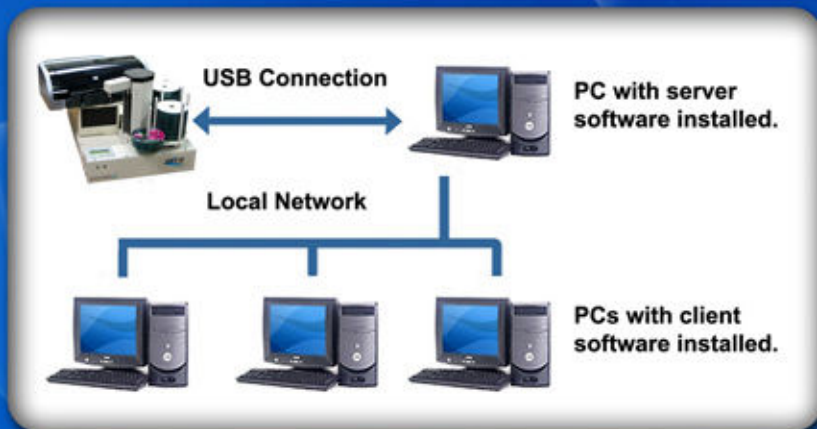

All Pro Solutions
Duplication Equipment

All Pro Solutions, Inc.

Zeus 2 CD/DVD/BD Publisher

The Best of all mid-range publishing systems in the industry!

Zeus 2 Features

- Up to **330 disc capacity** (select models).
- **Asynchronous duplication and printing.**
- 3 year warranty on the autoloader, industry-leading.
- Fastest loading/unloading system in the industry.
- Works 24/7 without interruption.
- Mechanical picker that doesn't pick up multiple discs.
- Exchangeable inkjet or thermal printers.
- 2 drive configurations!
- **Advanced Networking Options** (Included).
- Batch-mode (copy multiple masters).
- Sticky media separator option.
- Ink Level Indicator.
- Standard off-the-shelf HP cartridges.
- Internal HDD
- Mini & Business Card CD adapters (select models).
- User-friendly 6-button LCD display.
- Can also select to use tower manually.

Zeus 2H

Zeus 2P

Zeus 2R

Zeus 2T

Network Ready!

- Remote duplication and printing (client/server)
- High-speed USB connection.
- Unlimited job queuing w/ job priority options.
- Users can view the status of pending jobs and jobs in process.
- A user can cancel any job that is not in process.
- Job priority may only be changed by the system administrator.
- Multiple servers can exist on the same network. Clients simply select server they want to submit jobs to.
- Built-in label design software allows users to create full color text and graphic labels.
- Automatically processes queued jobs in the order that they were submitted to the queue.