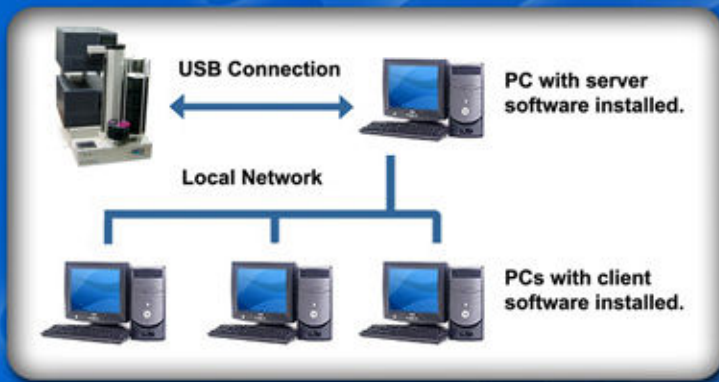

# Zeus Dual Print Station

Compatible with 2 Teac P55C Thermal Printers  
or 2 EnduraJet Bulk-ink Printers & 600 Capacity!

Zeus Dual E

## Zeus Dual Print Station

- Up to 600 disc capacity.
- **2 Teac P55** Thermal or **2 EnduraJet** Bulk-ink Printers.
- 3 year warranty on the autoloader, industry-leading.
- Fastest loading/unloading system in the industry.
- **Asynchronous printing function.**
- Works 24/7 without interruption.
- Double your production!
- Mechanical picker that doesn't pick up multiple discs.
- **Advanced Networking Options** (details below).
- Sticky media separator option.
- Connect to a PC through USB 2.0.
- Mini CD & Business Card CD options available.
- Very user-friendly software!

Zeus Dual T

On-screen Ink Monitor